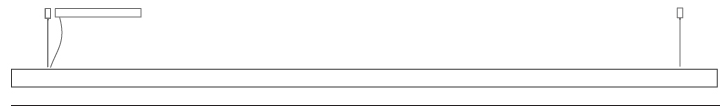

PROJECT
TYPE
SPECIFIER
QUANTITY
DATE

LED60 SUSPENSION

D71019- -

base number
Color   Temperature   Finish   Options

1. To build a product code in our configurator select the specify button on the base model # product page
2. To build a manual product code on this datasheet choose from the options listed below in blue font and add the suffix to the base model #

GENERAL

Series: Woodlin
Subseries: LED60
Brand: Tunto
Division: Design
Mounting Type: Suspension
Mounting Location: Ceiling
Subcategory: Profile

PHYSICAL

Shape: Rectangle
Length (mm): 2000
Length (in): 78 ¾
Width (mm): 60
Width (in): 2 ⅜
Height (mm): 60
Height (in): 2 ⅜
Max. Overall Height (mm): 2060
Max. Overall Height (in): 81 ⅞
Light Distribution: Direct
Diffuser: Opal
Fixture Finish: [WAL](#) / [ASH](#) / [OAK](#) / [BLK](#) / [WHI](#)
Fixture Material: Wood
Cable Details: 2000mm / 78 ¾"

ELECTRICAL

Lamp Type: LED
Input Wattage (W): 90
Total Output Wattage (W): 75.9
Dimming: Tri-Mode (Non-Dimming and Phase Dimming (120Vac only) and 0-10V Dimming)
Driver Included: Yes
Driver Location: Integrated
Driver Type: Constant Current - Universal
Driver Class: Class 2
Input Voltage (V): 120 - 277
Constant Current (MA): 700

LED

Color Temperature (°K): [2700](#) / [3000](#) / [4000](#)
Max. Delivered Lumen (lm): 6550
CRI: >93 CRI
Lamp Life (hrs): 50000

OPTICAL

RATINGS AND CERTIFICATIONS

Certified By: Certified for North American Standards
IP rating: IP20

2000mm 78 ¾"

60mm 2 ⅜"

Direct